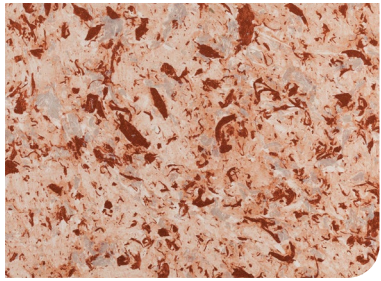

Unique Paint Unique Places

Galaxy

Effect Paint Collection

ACRYLIC BASED, FLAKE ADDED DECORATIVE PAINT

Galaxy

Galaxy will boost energy of your living quarters with the artsy touches you can achieve thanks to its flake content.

1180-1112 BASE

1164

1111

1134

1124

1139

1123

1138

1137

1131

1174

1140

1121

1113

1130

1119

1132

1162

1115

1141

1166

1172

1133

1116