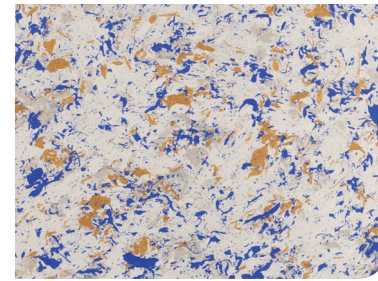

Unique Paint Unique Places

Galaxy

Effect Paint Collection

ACRYLIC BASED, FLAKE ADDED DECORATIVE PAINT

Galaxy

Galaxy will boost energy of your living quarters with the artsy touches you can achieve thanks to its flake content.

1180-1112 BASE

1164

1111

1134

1124

1139

1123

1138