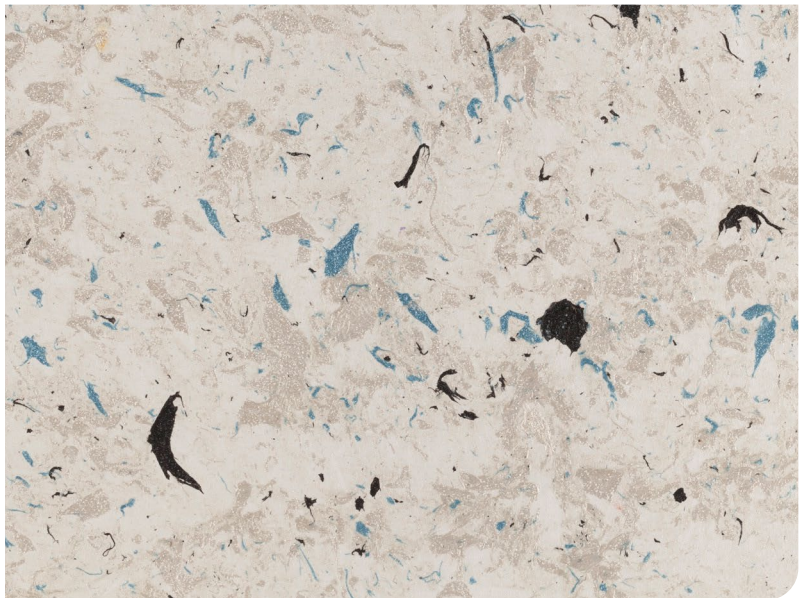

Unique Paint Unique Places

Galaxy

Effect Paint Collection

ACRYLIC BASED, FLAKE ADDED DECORATIVE PAINT

Galaxy

Galaxy will boost energy of your living quarters with the artsy touches you can achieve thanks to its flake content.

1132

1162

1115

1141

1166

1172

1133

1116