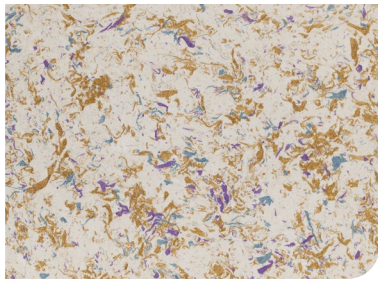

Unique Paint Unique Places

Galaxy

Effect Paint Collection

ACRYLIC BASED, FLAKE ADDED DECORATIVE PAINT

Galaxy

Galaxy will boost energy of your living quarters with the artsy touches you can achieve thanks to its flake content.

1180-1112 BASE

1164

1111

1134

1124

1139

1123

1138