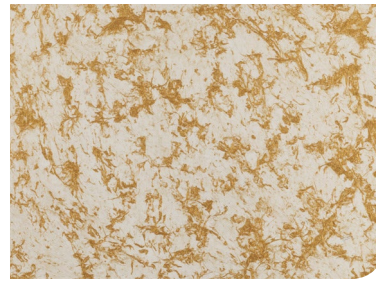

Unique Paint Unique Places

Galaxy

Effect Paint Collection

ACRYLIC BASED, FLAKE ADDED DECORATIVE PAINT

Galaxy

Galaxy will boost energy of your living quarters with the artsy touches you can achieve thanks to its flake content.

1180-1112 BASE

1164

1111

1134

1124

1139

1123

1138