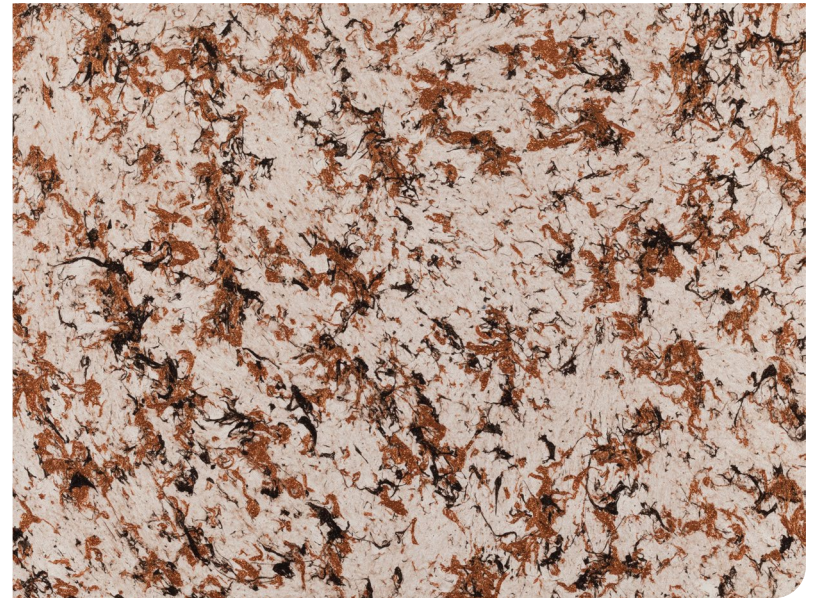

1113

1130

1115